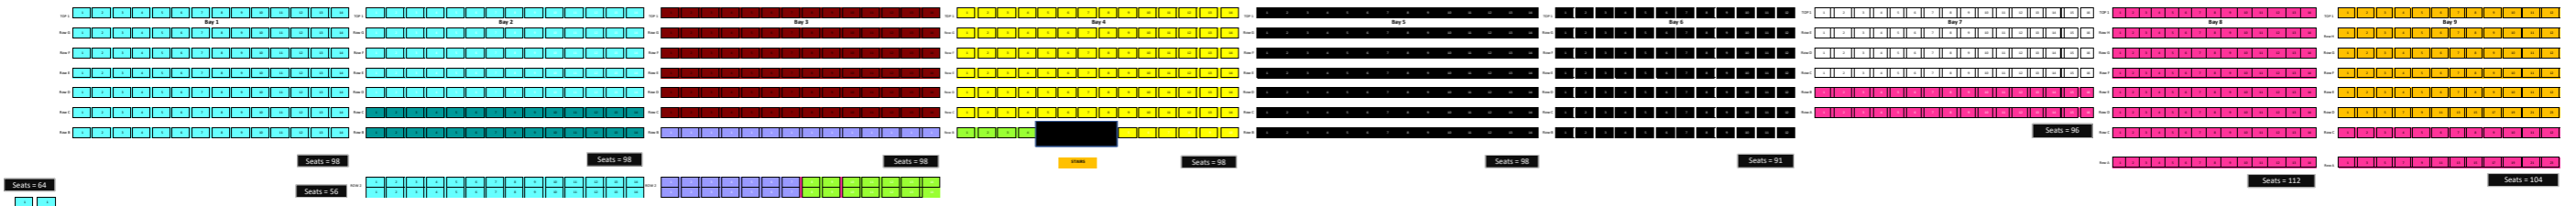

Secondary Schools - Seating Plan (Saturday)

Resolutions Desk

MEDAL DAIS

CONTROL ROOM